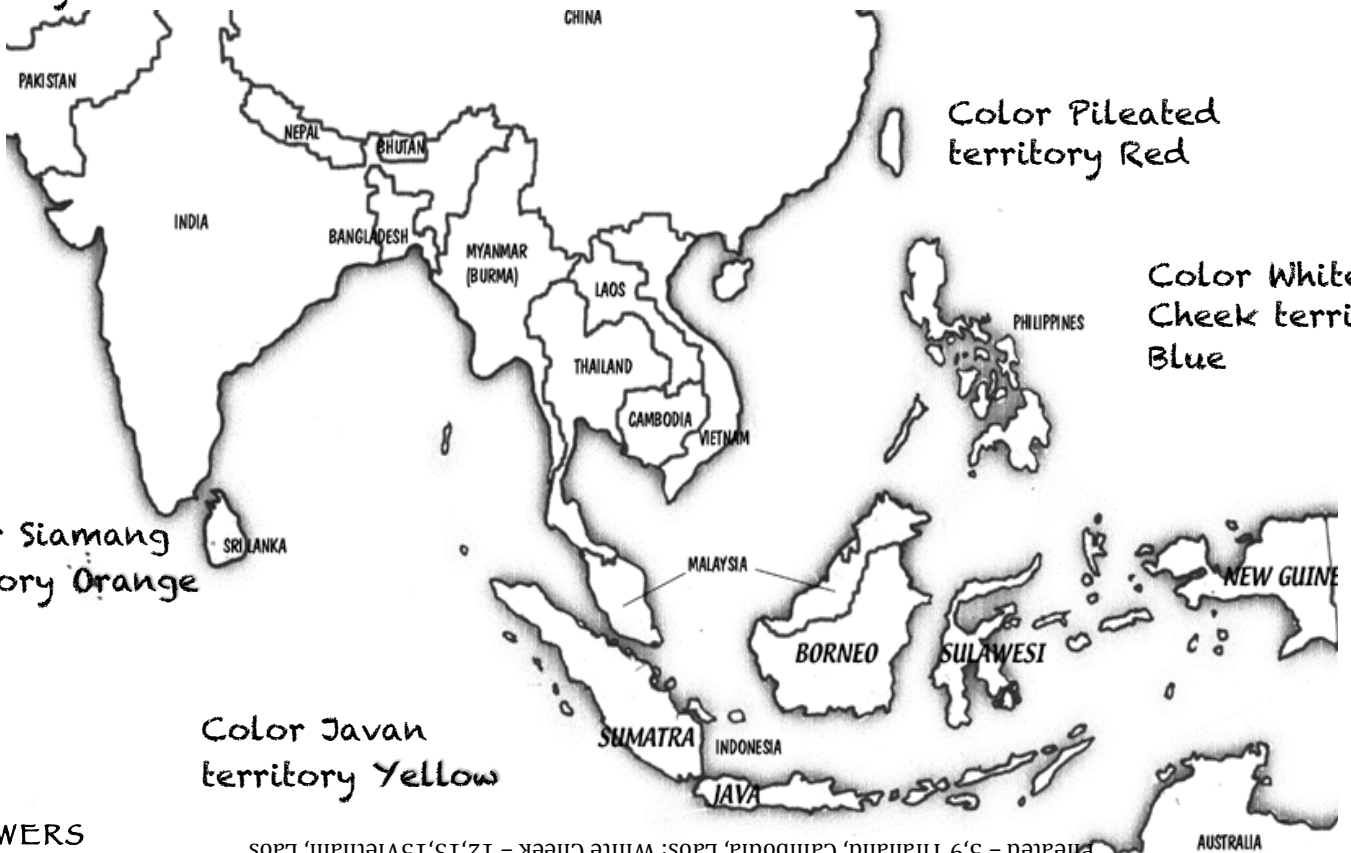

Map of the GCC

Color Javan enclosures Yellow

Color Pileated enclosures Red

Color Siamang enclosures Orange

Color White Cheek enclosures Blue

Color Hoolock enclosures Green

Map of Southeast Asia

Color Hoolock territory Green

Color Pileated territory Red

Color White Cheek territory Blue

Color Siamang territory Orange

Color Javan territory Yellow

ANSWERS

Hoolock - 6,7,10,11 Myanmar, China, India; Siamang - 14 Sumatra, Malaysia; Javan - 1,2,3,8 Java; Pileated - 5,9 Thailand, Cambodia, Laos; White Cheek - 12,13,15 Vietnam, Laos